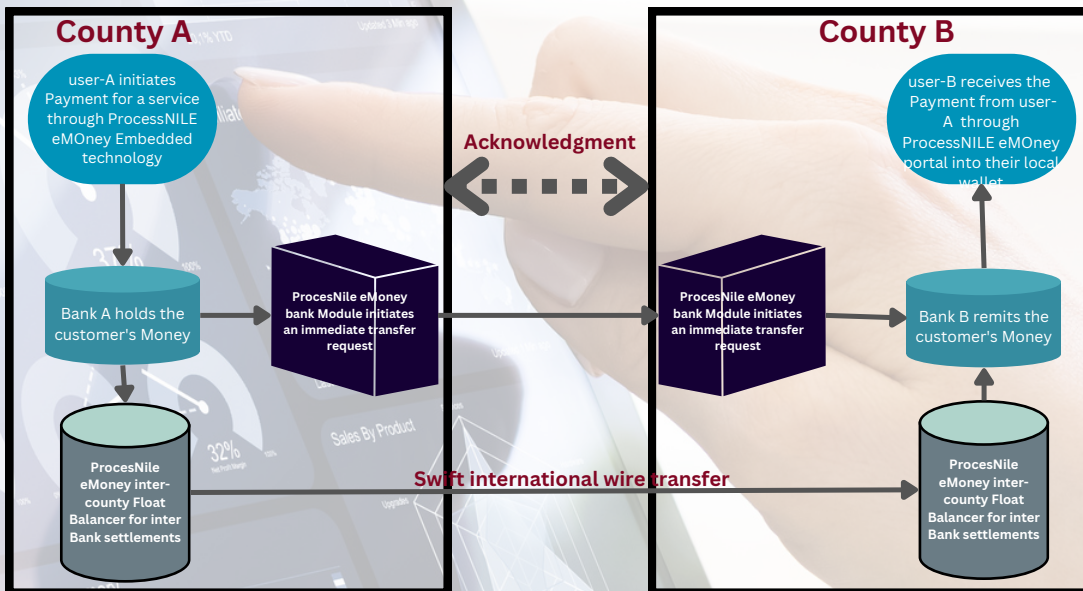

TECHNOLOGIES

INTELLIDRENCH

DRENCHED IN INNOVATIONS

INTELLIDRENCH
TECHNOLOGIES

*(API-Based Systems
Integration Platform)*

BUSINESS PROFILE

Processnile

ASSOCIATED WITH

   @bharathbrands

PROCESSNILE

- Processnile – eMoney the safest and most reliable payment processing and payment aggregation platform is at the forefront of this technological revolution in Africa.
- Processnile – eMoney’s mission is to simplify payments for endless possibilities because the possibilities of excellent, simple and safe payment solutions are truly endless (no pun intended). It doesn’t just grow commerce across the continent, it also grows its prosperity and with prosperity comes so much more.
- In this article, we will be sharing some of the different ways Processnile – eMoney helps businesses receive payments from customers across the world. Before you can receive payments through Processnile – E-money, you need to have an account. You can create one with just one click and in a few seconds.

Ecommerce Platform – where customers can list their stores and allow inter-country commerce to bring revenue and traffic

Wallet creation payments platform –

that allows the subscribers to create their wallets and attach the same with any utilities or bill payments that enable another direction of traffic

Various ERP Integrations

Also, the platform is so flexible that I can accommodate the ERP of various industries directly expanding the income stream by increasing traffic on the platform by integrating to ERP systems, where the enterprises and SMEs shall pay all their overseas bills directly to their vendors through our platform