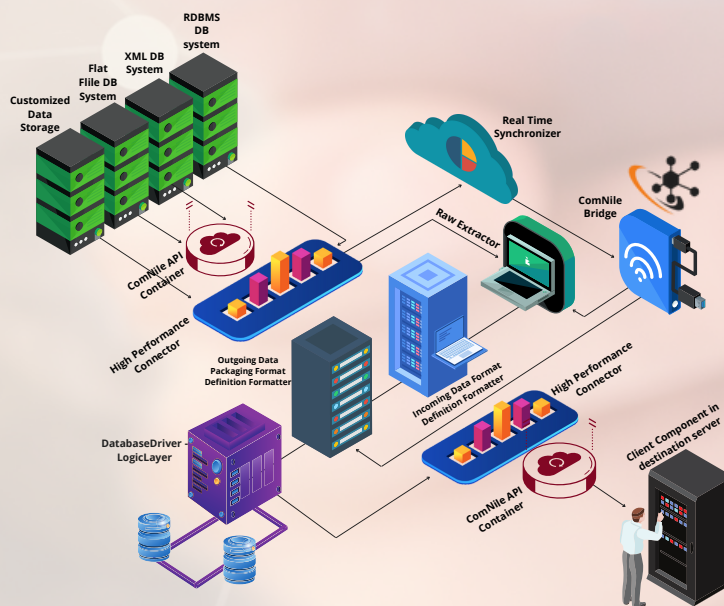

TECHNOLOGIES

INTELLIDRENCH

DRENCHED IN INNOVATIONS

INTELLIDRENCH
TECHNOLOGIES

*(API-Based Systems
Integration Platform)*

BUSINESS PROFILE

Processnile

ASSOCIATED WITH

Ecommerce Platform – where customers can list their stores and allow inter-country commerce to bring revenue and traffic

Wallet creation payments platform –

that allows the subscribers to create their wallets and attach the same with any utilities or bill payments that enable another direction of traffic

A freelancer Project Management Platform –

where cross border experts on various project requirements shall be recruited and paid through our platform

Thus ProcessNile – money is not just a money transfer and transaction processing platform, instead, it has various ways in which the investors shall increase the traffics on the platform.

Various ERP Integrations

Also, the platform is so flexible that I can accommodate the ERP of various industries directly expanding the income stream by increasing traffic on the platform by integrating to ERP systems, where the enterprises and SMEs shall pay all their overseas bills directly to their vendors through our platform