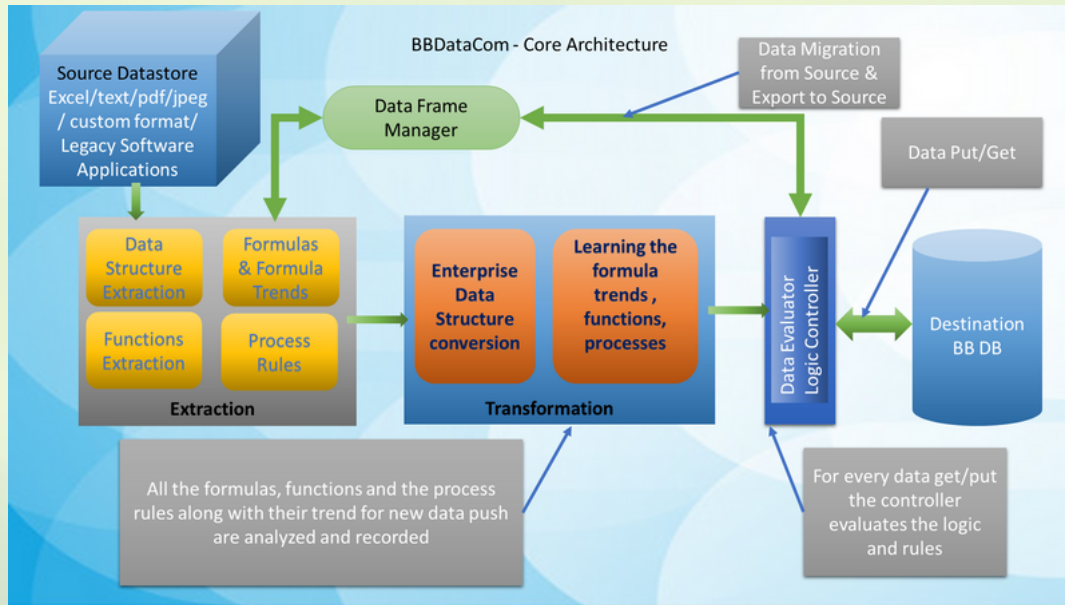

# DATA COM

A 360-degree Data Mining & Distribution Platform

BDC is a data mining and communication platform enables;

STEP 01

The clients map their data stores whether it be an RDBMS database or any other form of the traditional data file set.

STEP 02

Then clients capture the source data formulas and the destination data requirement formulas and rules for the data to be manipulated in between the source and the destinations in the form of well-structured dataframes.

STEP 03

The data is communicated in the form of file/API response/through a staging Database direct update

STEP 04

The data is communicated either scheduled or real-time fashion

S.No.	user	User Type	Department	Allowed Application
1	suresh	Admin	admin	only one
2	sureshl	Admin, Employee	all	all
3	manthu	Admin, Employee, Manager	MD	AllToAll

Some of the screens in which the dataframes are mapped from the source and to the destinations