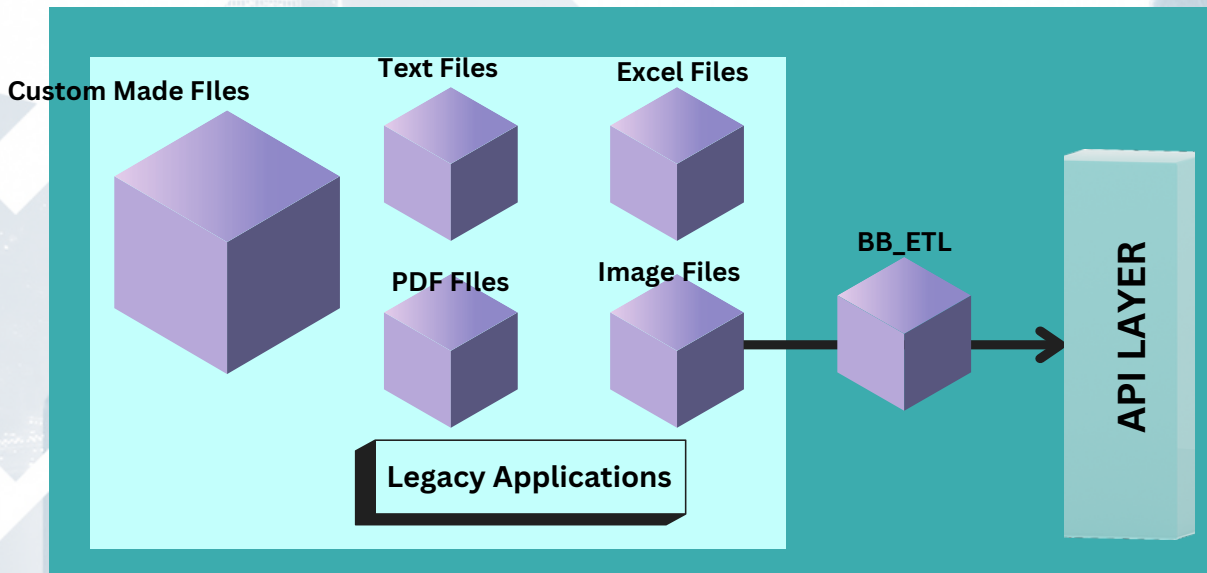

TECHNOLOGIES

**INTELLIDRENCH**

DRENCHED IN INNOVATIONS

INTELLIDRENCH  
TECHNOLOGIES

*(API-Based Systems  
Integration Platform)*

BUSINESS PROFILE

DataCOM

ASSOCIATED WITH

# DATA COM

A 360-degree Data Mining & Distribution Platform

BDC is a data mining and communication platform enables;

STEP 01

The clients map their data stores whether it be an RDBMS database or any other form of the traditional data file set.

STEP 02

Then clients capture the source data formulas and the destination data requirement formulas and rules for the data to be manipulated in between the source and the destinations in the form of well-structured dataframes.

STEP 03

The data is communicated in the form of file/API response/through a staging Database direct update

STEP 04

The data is communicated either scheduled or real-time fashion